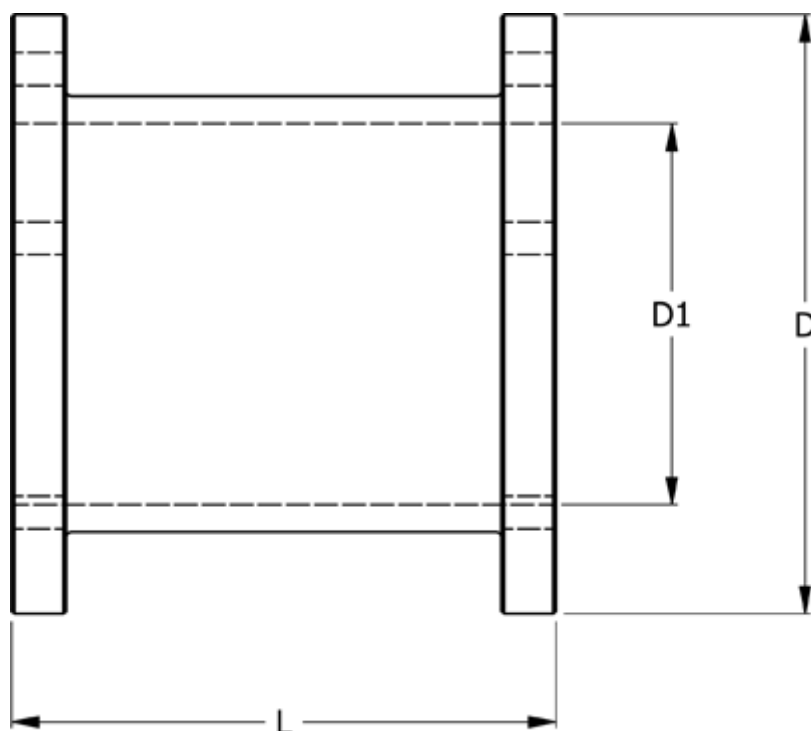

Article number: 330611006140

Description: Coupling N-Eupex str. 110  
Part 6 - 110

## Measures

---

D = 110

D1 = 80

L = 140

Torque (N m) = 160